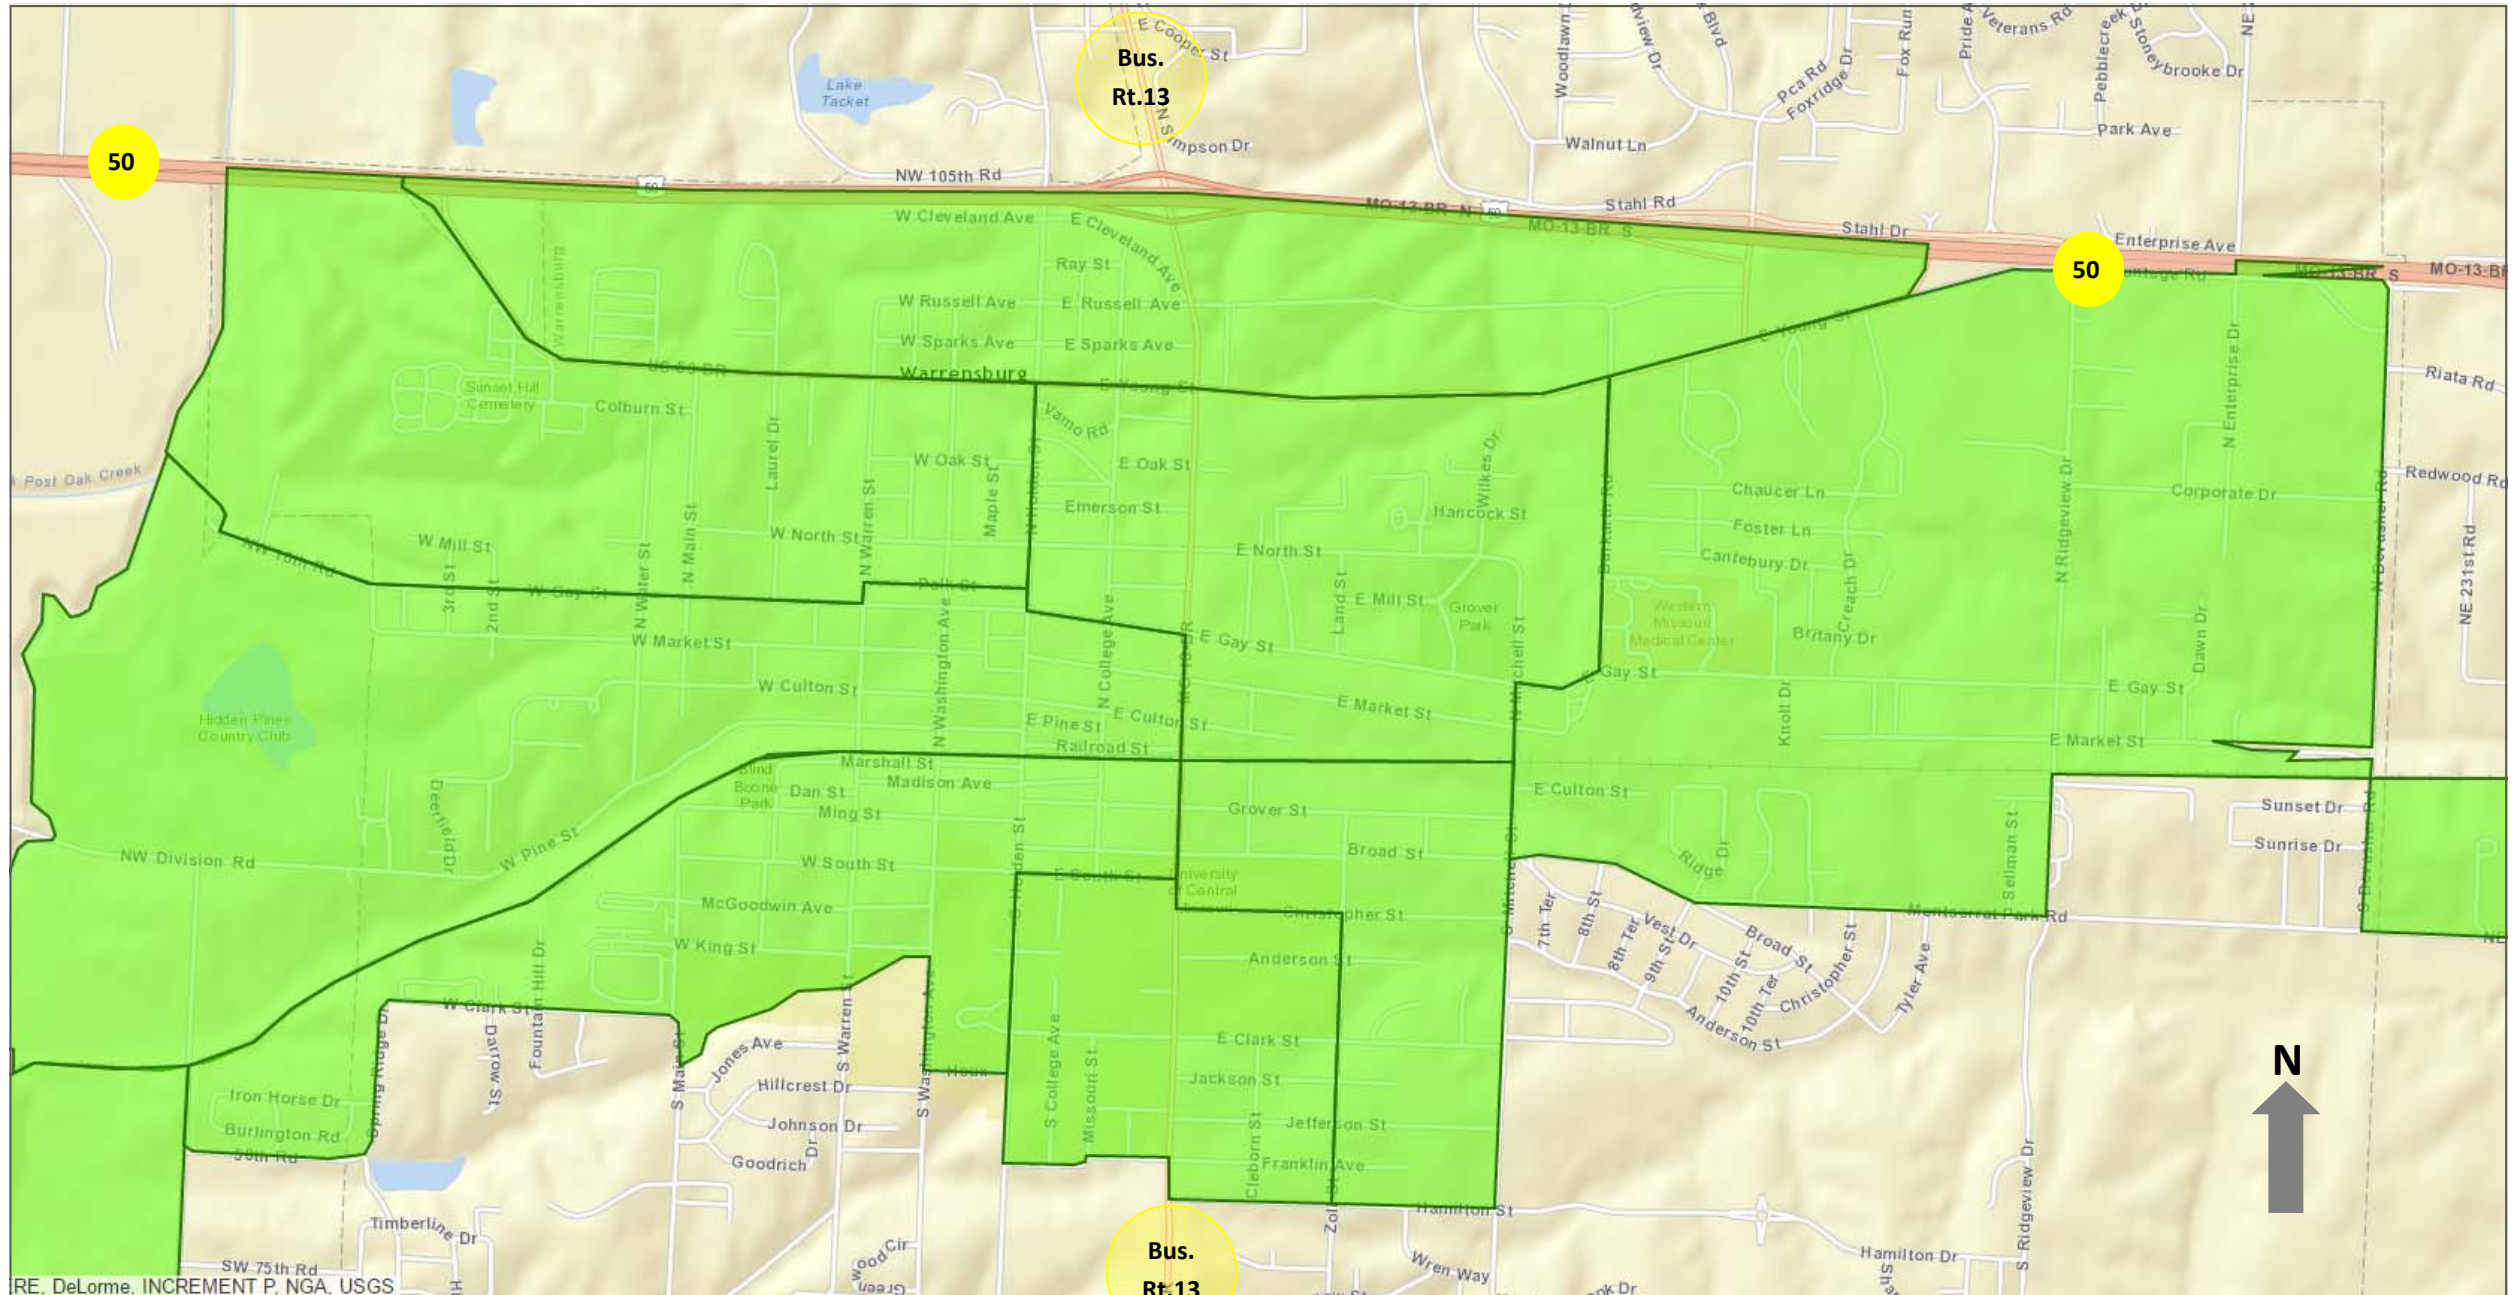

# WARRENSBURG, MISSOURI, ENHANCED ENTERPRISE ZONE - ELIGIBILITY MAP - Areas Shaded in Green are EEZ Eligible

RE. DeLorme. INCREMENT P. NGA. USGS